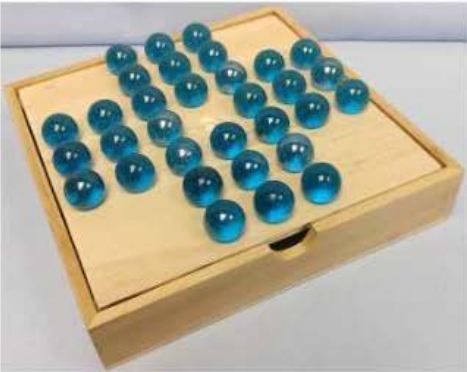

LP62011
RETRO YOYO 4 ASST \$2.50 EA (12)

LP62021
RETRO WIGGLY WORM 20"L \$4.00 EA (12)

LP62034
RETRO SKIPPING ROPE 3 ASSTD \$4.00 EA (12)

LP62037
RETRO LABYRINTH \$5.00 EA (6)

Giftware: Retro Games

To place an order, please contact:
Michael Stewart, Stewart Co.
Michael@stewartco.ca | 416-882-9122 | www.stewartco.ca